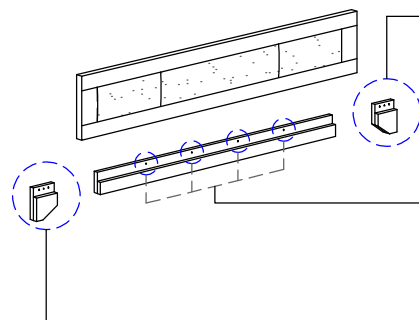

ASSEMBLY INSTRUCTION

GROUP NO.: LUCY-THB/TFB/TRL

DESCRIPTION : TWIN BED

www.FurnitureNearMe.us

1) CSK CB M4 x 32mm 30 PCS	2) JCBB M8 x 20mm 8 PCS	L KEY 5 1 PC	3) CSK CB M4 x 25mm 6 PCS	4) LEG STUD 4 PCS	5) JCBB M8 x 50mm 6 PCS	M8 WASHER 6 PCS

Caution: Please read instructions thoroughly before unpacking assembly parts. Sharp, exposed staple tieup can cause injury, therefore, for your protection, please remove any exposed staple used in packing.

1. We recommend that you should assemble this product with the assistance of another person;
2. Be sure to check all packing materials carefully for small parts that may have come loose inside the carton during shipment.
3. Please put all parts on a non-abrasive floor before assembly, and follow the assembly, and follow the assembly step to assemble your newly purchased product correctly and efficiently.

STEP 1

STEP 2