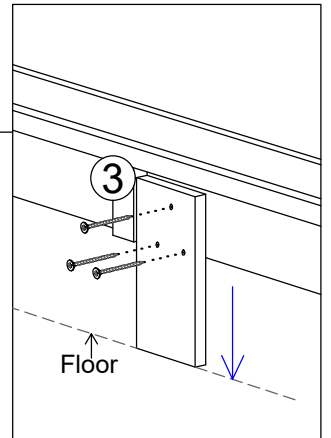

ASSEMBLY INSTRUCTION

GROUP NO.: LUCY-THB/TFB/TRL

DESCRIPTION : TWIN BED

www.FurnitureNearMe.us

1) CSK CB M4 x 32mm 30 PCS	2) JCBB M8 x 20mm 8 PCS	L KEY 5 1 PC	3) CSK CB M4 x 25mm 6 PCS	4) LEG STUD 4 PCS	5) JCBB M8 x 50mm 6 PCS	M8 WASHER 6 PCS
-----------------------------------	--------------------------------	-----------------	----------------------------------	-----------------------	--------------------------------	-----------------------

STEP 1

STEP 2

ASSEMBLY INSTRUCTION

Before you begin, please follow the assembly instruction carefully. Please follow them step by step.

STEP 3

STEP 4

STEP 5

FULLY ASSEMBLED