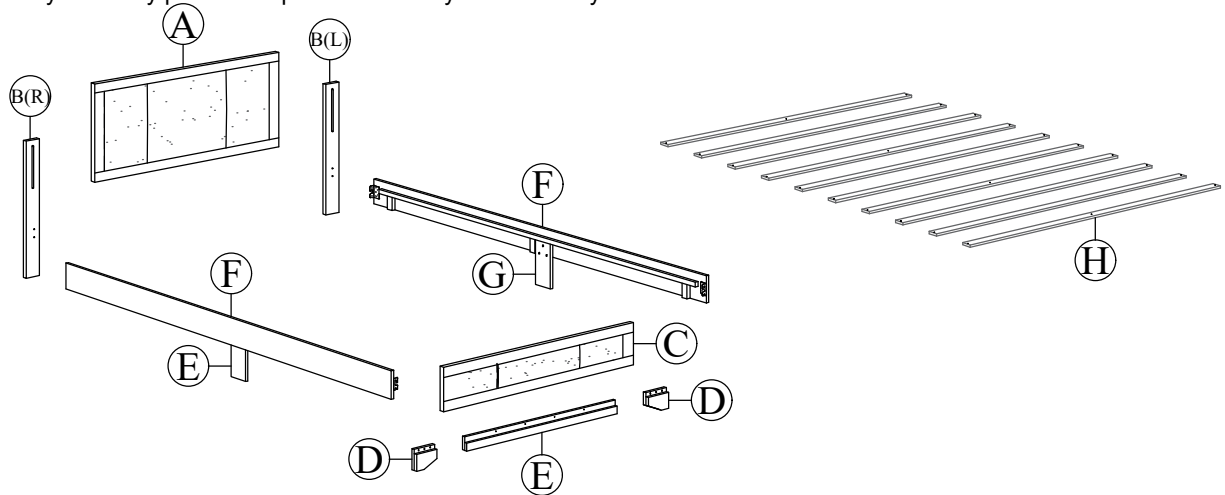

ASSEMBLY INSTRUCTION

GROUP NO.: LUCY-THB/TFB/TRL

DESCRIPTION : TWIN BED

www.FurnitureNearMe.us

1) CSK CB M4 x 32mm 30 PCS	2) JCBB M8 x 20mm 8 PCS	L KEY 5 1 PC	3) CSK CB M4 x 25mm 6 PCS	4) LEG STUD 4 PCS	5) JCBB M8 x 50mm 6 PCS	M8 WASHER 6 PCS

Caution: Please read instructions thoroughly before unpacking assembly parts. Sharp, exposed staple tieup can cause injury, therefore, for your protection, please remove any exposed staple used in packing.

1. We recommend that you should assemble this product with the assistance of another person;
2. Be sure to check all packing materials carefully for small parts that may have come loose inside the carton during shipment.
3. Please put all parts on a non-abrasive floor before assembly, and follow the assembly, and follow the assembly step to assemble your newly purchased product correctly and efficiently.

STEP 1