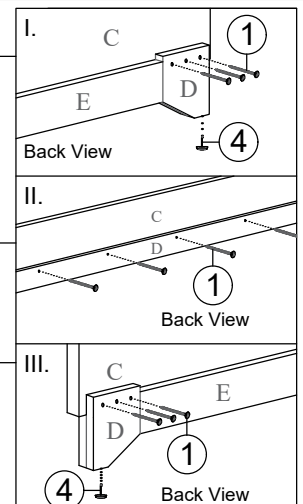

ASSEMBLY INSTRUCTION

GROUP NO.: LUCY-THB/TFB/TRL

DESCRIPTION : TWIN BED

www.FurnitureNearMe.us

1) CSK CB M4 x 32mm 30 PCS	2) JCBB M8 x 20mm 8 PCS	L KEY 5 1 PC	3) CSK CB M4 x 25mm 6 PCS	4) LEG STUD 4 PCS	5) JCBB M8 x 50mm 6 PCS	M8 WASHER 6 PCS

Caution: Please read instructions thoroughly before unpacking assembly parts. Sharp, exposed staple tieup can cause injury, therefore, for your protection, please remove any exposed staple used in packing.

1. We recommend that you should assemble this product with the assistance of another person;
2. Be sure to check all packing materials carefully for small parts that may have come loose inside the carton during shipment.
3. Please put all parts on a non-abrasive floor before assembly, and follow the assembly, and follow the assembly step to assemble your newly purchased product correctly and efficiently.

STEP 1

STEP 2