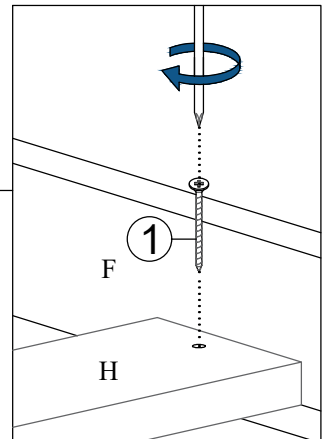

ASSEMBLY INSTRUCTION

GROUP NO.: LUCY-THB/TFB/TRL

DESCRIPTION : TWIN BED

www.FurnitureNearMe.us

1) CSK CB M4 x 32mm 30 PCS	2) JCBB M8 x 20mm 8 PCS	L KEY 5 1 PC	3) CSK CB M4 x 25mm 6 PCS	4) LEG STUD 4 PCS	5) JCBB M8 x 50mm 6 PCS	M8 WASHER 6 PCS
-----------------------------------	--------------------------------	-----------------	----------------------------------	-----------------------	--------------------------------	-----------------------

STEP 1

STEP 2

ASSEMBLY INSTRUCTION

Before you begin, please follow the assembly instruction carefully. Please follow them step by step.

STEP 3

STEP 4

STEP 5

FULLY ASSEMBLED