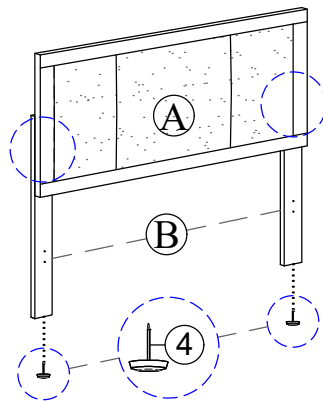

ASSEMBLY INSTRUCTION

GROUP NO.: LUCY-THB/TFB/TRL

DESCRIPTION : TWIN BED

www.FurnitureNearMe.us

1) CSK CB M4 x 32mm 30 PCS	2) JCBB M8 x 20mm 8 PCS	L KEY 5 1 PC	3) CSK CB M4 x 25mm 6 PCS	4) LEG STUD 4 PCS	5) JCBB M8 x 50mm 6 PCS	M8 WASHER 6 PCS

Caution: Please read instructions thoroughly before unpacking assembly parts. Sharp, exposed staple tieup can cause injury, therefore, for your protection, please remove any exposed staple used in packing.

1. We recommend that you should assemble this product with the assistance of another person;
2. Be sure to check all packing materials carefully for small parts that may have come loose inside the carton during shipment.
3. Please put all parts on a non-abrasive floor before assembly, and follow the assembly, and follow the assembly step to assemble your newly purchased product correctly and efficiently.

STEP 1

STEP 2