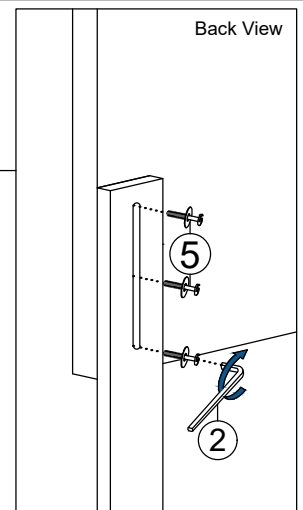

ASSEMBLY INSTRUCTION

GROUP NO.: LUCY-THB/TFB/TRL

DESCRIPTION : TWIN BED

www.FurnitureNearMe.us

1) CSK CB M4 x 32mm 30 PCS	2) JCBB M8 x 20mm 8 PCS	L KEY 5 1 PC	3) CSK CB M4 x 25mm 6 PCS	4) LEG STUD 4 PCS	5) JCBB M8 x 50mm 6 PCS	M8 WASHER 6 PCS

Caution: Please read instructions thoroughly before unpacking assembly parts. Sharp, exposed staple tieup can cause injury, therefore, for your protection, please remove any exposed staple used in packing.

1. We recommend that you should assemble this product with the assistance of another person;
2. Be sure to check all packing materials carefully for small parts that may have come loose inside the carton during shipment.
3. Please put all parts on a non-abrasive floor before assembly, and follow the assembly, and follow the assembly step to assemble your newly purchased product correctly and efficiently.

STEP 1

STEP 2