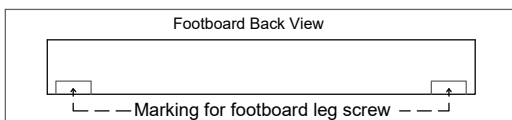

ASSEMBLY INSTRUCTION

GROUP NO.: LUCY-THB/TFB/TRL

DESCRIPTION : TWIN BED

www.FurnitureNearMe.us

1) CSK CB M4 x 32mm 30 PCS	2) JCBB M8 x 20mm 8 PCS	L KEY 5 1 PC	3) CSK CB M4 x 25mm 6 PCS	4) LEG STUD 4 PCS	5) JCBB M8 x 50mm 6 PCS	M8 WASHER 6 PCS

Caution: Please read instructions thoroughly before unpacking assembly parts. Sharp, exposed staple tieup can cause injury, therefore, for your protection, please remove any exposed staple used in packing.

1. We recommend that you should assemble this product with the assistance of another person;
2. Be sure to check all packing materials carefully for small parts that may have come loose inside the carton during shipment.
3. Please put all parts on a non-abrasive floor before assembly, and follow the assembly, and follow the assembly step to assemble your newly purchased product correctly and efficiently.

STEP 1

STEP 2