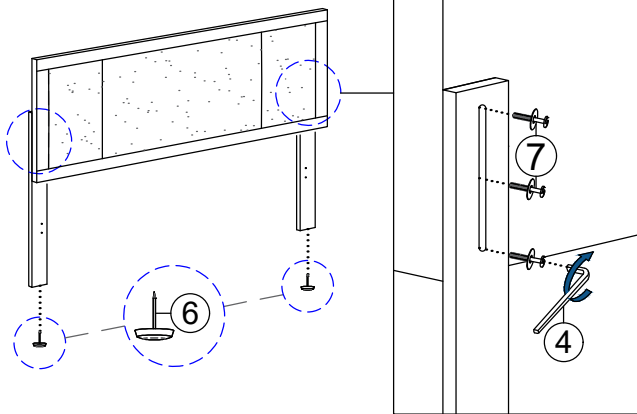

ASSEMBLY INSTRUCTION

GROUP NO.: LUCY-FHB/FFB/FRL

DESCRIPTION : FULL BED

www.FurnitureNearMe.us

1) CSK CB M4 x 32mm 34 PCS	2) JCBC M6 x 60mm 3 PCS	 L KEY 4 1 PC	3) ADJUSTER M6 x 23mm 3 PCS	4) JCBB M8 x 20mm 8 PCS	 L KEY 5 1 PC	5) L BRACKET 1 PC	 CSK CB M4 x 25mm 10 PCS	6) LEG STUD 4 PCS	7) JCBB M8 x 50mm 6 PCS	 M8 WASHER 6 PCS

Caution: Please read instructions thoroughly before unpacking assembly parts. Sharp, exposed staple tieup can cause injury, therefore, for your protection, please remove any exposed staple used in packing.

1. We recommend that you should assemble this product with the assistance of another person;
2. Be sure to check all packing materials carefully for small parts that may have come loose inside the carton during shipment.
3. Please put all parts on a non-abrasive floor before assembly, and follow the assembly, and follow the assembly step to assemble your newly purchased product correctly and efficiently.

STEP 1 : BACK VIEW

STEP 2 : BACK VIEW

STEP 3

STEP 4