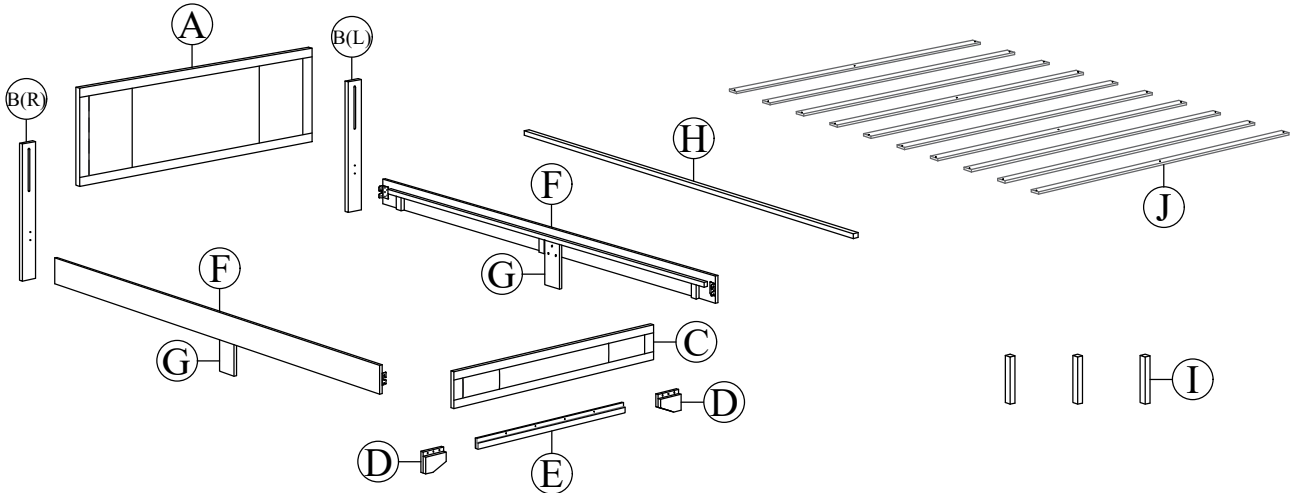

ASSEMBLY INSTRUCTION

GROUP NO.: LUCY-FHB/FFB/FRL

DESCRIPTION : FULL BED

www.FurnitureNearMe.us

1) CSK CB M4 x 32mm 34 PCS	2) JCBC M6 x 60mm 3 PCS	 L KEY 4 1 PC	3) ADJUSTER M6 x 23mm 3 PCS	4) JCBB M8 x 20mm 8 PCS	 L KEY 5 1 PC	5) L BRACKET 1 PC	 CSK CB M4 x 25mm 10 PCS	6) LEG STUD 4 PCS	7) JCBB M8 x 50mm 6 PCS	 M8 WASHER 6 PCS

Caution: Please read instructions thoroughly before unpacking assembly parts. Sharp, exposed staple tieup can cause injury, therefore, for your protection, please remove any exposed staple used in packing.

1. We recommend that you should assemble this product with the assistance of another person;
2. Be sure to check all packing materials carefully for small parts that may have come loose inside the carton during shipment.
3. Please put all parts on a non-abrasive floor before assembly, and follow the assembly, and follow the assembly step to assemble your newly purchased product correctly and efficiently.

STEP 1 : BACK VIEW