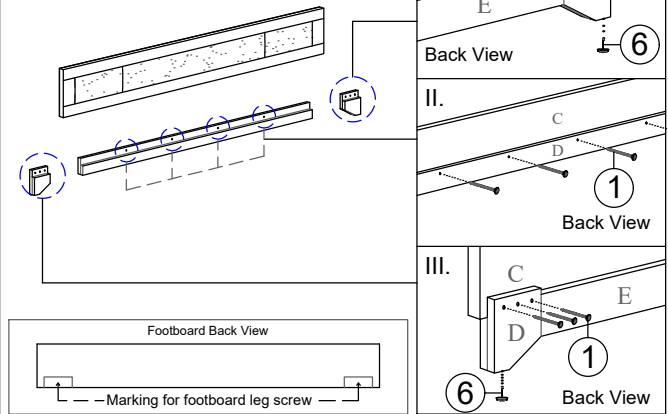

STEP 2 : BACK VIEW