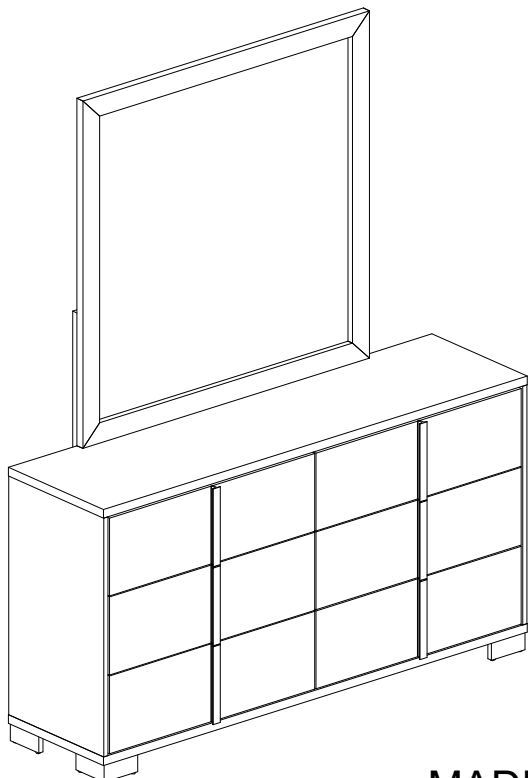

ASSEMBLY INSTRUCTION FOR

GROUP NO.: JULIET WH MR
DESCRIPTION: MIRROR

Thank you for purchasing this quality product. Be sure to check all packing material carefully for small Hardware which may have come loose inside the carton during shipment. Identify and count all hardware and compare with the hardware list below

PART LIST

A		DRESSER (FROM DRESSER BOX)	1PC
B		MIRROR SUPPORT	2PCS
C		MIRROR	1PC

HARDWARE LIST OF MIRROR

M1		BOLT	Ø1/4" x 40MM	8PCS
M2		SPRING WASHER	Ø1/4" x 13MM	8PCS
M3		FLAT WASHER	Ø1/4" x 19MM	8PCS
M4		ALLEN KEY	4MM	1PC