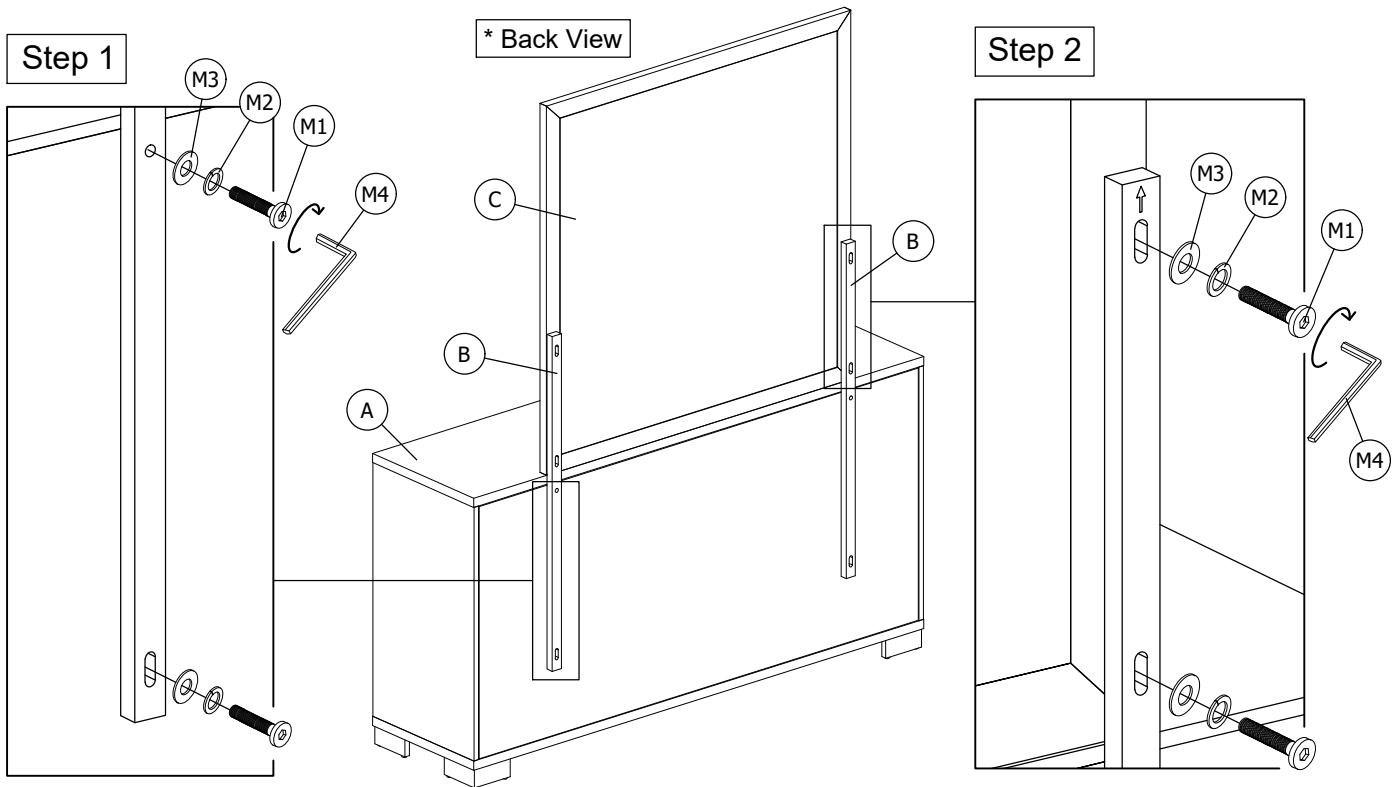

ASSEMBLY INSTRUCTION FOR

GROUP NO.: JULIET WH MR
DESCRIPTION: MIRROR

Thank you for purchasing this quality product. Be sure to check all packing material carefully for small Hardware which may have come loose inside the carton during shipment. Identify and count all hardware and compare with the hardware list below

PART LIST

A		DRESSER (FROM DRESSER BOX)	1PC
B		MIRROR SUPPORT	2PCS
C		MIRROR	1PC

HARDWARE LIST OF MIRROR

M1		BOLT	Ø1/4" x 40MM	8PCS
M2		SPRING WASHER	Ø1/4" x 13MM	8PCS
M3		FLAT WASHER	Ø1/4" x 19MM	8PCS
M4		ALLEN KEY	4MM	1PC