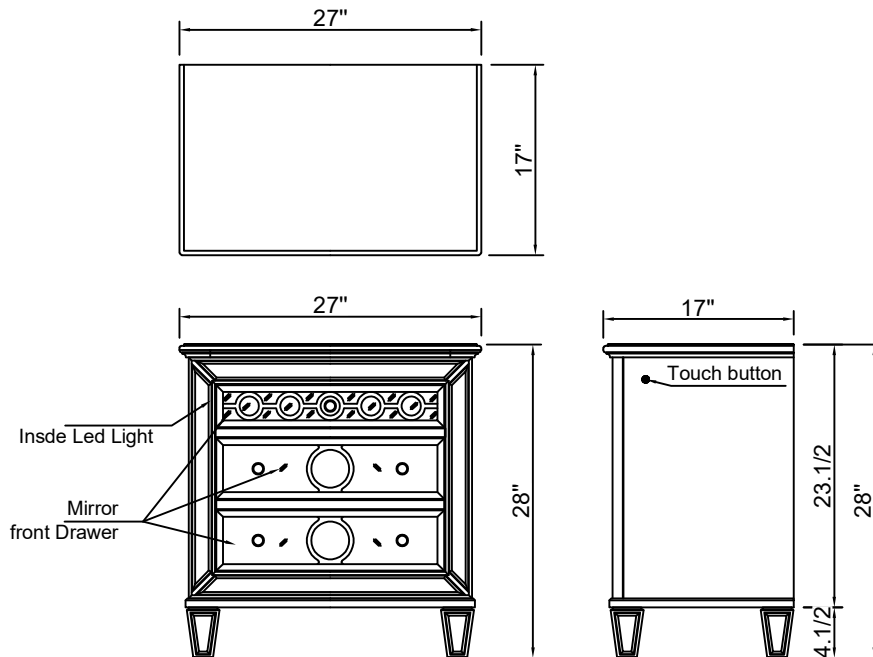

ASSEMBLY INSTRUCTIONS

ITEM NUMBER: GEMMA-NS
DESCRIPTION: NIGHTSTAND

Thank you for purchasing this quality product.

Please read instructions carefully prior to assembly.

Check carefully for small parts which may have come loose during transportation inside all the boxes. Remove from boxes and place all parts and components on soft surface such as carpet, blanket or furniture pad. Identify and verify all parts and hardware as specified below.

PART LIST

No	Description	Outlook	Q.ty
A	Nightstand		1
B	Legs		4

Hardware List For Nightstand-NS

No.	Description	Outlook	Size	Q.ty
1	Bolt		5/16"x4"	4
2	Spring washer		5/16"x1/2"	4
3	Flat washer		5/16"x3/4"	4
4	Allen Key		1/4"x3"	1
5	Straight Allen key		1/4"x4"	1

Assembly Tips:

-This assembly may require additional help (2 person set up)

STEP 1

STEP 2

ASSEMBLY INSTRUCTIONS

ITEM NUMBER: GEMMA-NS
 DESCRIPTION: NIGHTSTAND

ADDITIONAL ASSEMBLY INFORMATION

ELECTRICAL CONNECTION DIAGRAM.

Assembly Completed

ASSEMBLED PRODUCT SPECIFICATIONS AND DIMENSIONS

ASSEMBLY INSTRUCTIONS

ITEM NUMBER: GEMMA-NS
DESCRIPTION: NIGHTSTAND

Caution: Please read instructions thoroughly before unpacking assembly parts. Sharp exposed staple tips can cause injury, therefore, for your protection, please remove any exposed staples used in packing.