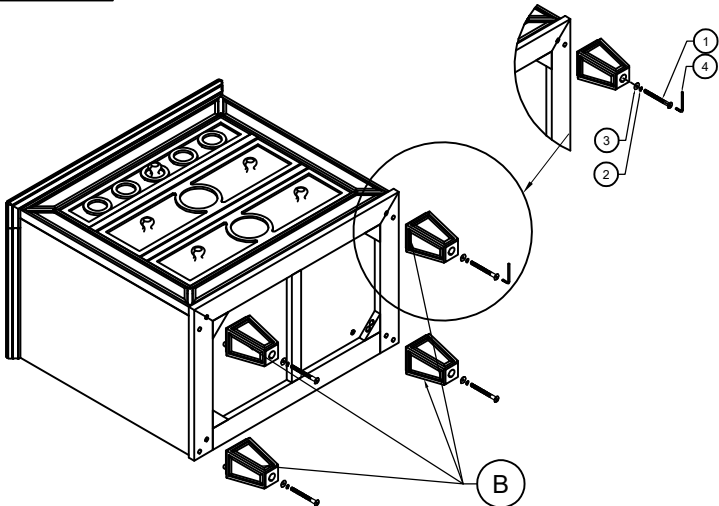

ASSEMBLY INSTRUCTIONS

ITEM NUMBER: GEMMA-NS
DESCRIPTION: NIGHTSTAND

Thank you for purchasing this quality product.

Please read instructions carefully prior to assembly.

Check carefully for small parts which may have come loose during transportation inside all the boxes. Remove from boxes and place all parts and components on soft surface such as carpet, blanket or furniture pad. Identify and verify all parts and hardware as specified below.

PART LIST

No	Description	Outlook	Q.ty
A	Nightstand		1
B	Legs		4

Hardware List For Nightstand-NS

No.	Description	Outlook	Size	Q.ty
1	Bolt		5/16"x4"	4
2	Spring washer		5/16"x1/2"	4
3	Flat washer		5/16"x3/4"	4
4	Allen Key		1/4"x3"	1
5	Straight Allen key		1/4"x4"	1

Assembly Tips:

-This assembly may require additional help (2 person set up)

STEP 1

STEP 2

ASSEMBLY INSTRUCTIONS

ITEM NUMBER: GEMMA-NS
 DESCRIPTION: NIGHTSTAND

ADDITIONAL ASSEMBLY INFORMATION

ELECTRICAL CONNECTION DIAGRAM.

Assembly Completed

ASSEMBLED PRODUCT SPECIFICATIONS AND DIMENSIONS

ASSEMBLY INSTRUCTIONS

ITEM NUMBER: GEMMA-NS
DESCRIPTION: NIGHTSTAND

Caution: Please read instructions thoroughly before unpacking assembly parts. Sharp exposed staple tips can cause injury, therefore, for your protection, please remove any exposed staples used in packing.