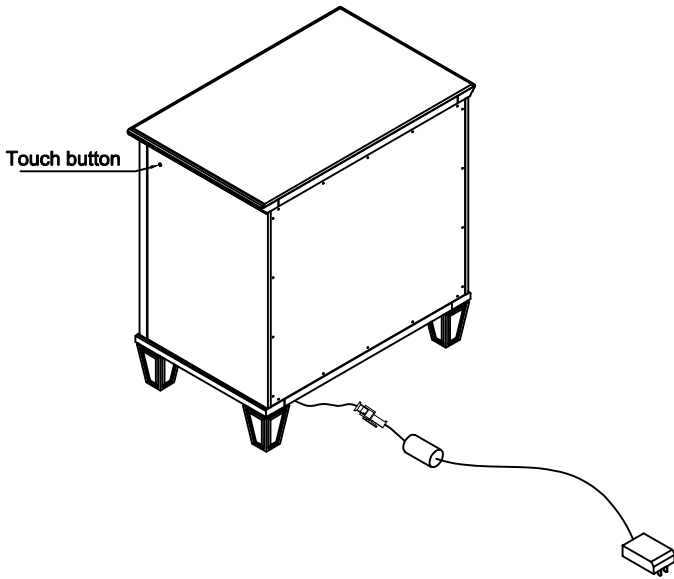

ASSEMBLY INSTRUCTIONS

ITEM NUMBER: GEMMA-NS
DESCRIPTION: NIGHTSTAND

Thank you for purchasing this quality product.

Please read instructions carefully prior to assembly.

Check carefully for small parts which may have come loose during transportation inside all the boxes. Remove from boxes and place all parts and components on soft surface such as carpet, blanket or furniture pad. Identify and verify all parts and hardware as specified below.

PART LIST

No	Description	Outlook	Q.ty
A	Nightstand		1
B	Legs		4

Hardware List For Nightstand-NS

No.	Description	Outlook	Size	Q.ty
1	Bolt		5/16"x4"	4
2	Spring washer		5/16"x1/2"	4
3	Flat washer		5/16"x3/4"	4
4	Allen Key		1/4"x3"	1
5	Straight Allen key		1/4"x4"	1

Assembly Tips:

-This assembly may require additional help (2 person set up)

STEP 1

STEP 2

ASSEMBLY INSTRUCTIONS

ITEM NUMBER: GEMMA-NS
 DESCRIPTION: NIGHTSTAND

ADDITIONAL ASSEMBLY INFORMATION

ELECTRICAL CONNECTION DIAGRAM.

Assembly Completed

ASSEMBLED PRODUCT SPECIFICATIONS AND DIMENSIONS

ASSEMBLY INSTRUCTIONS

ITEM NUMBER: GEMMA-NS
DESCRIPTION: NIGHTSTAND

Caution: Please read instructions thoroughly before unpacking assembly parts. Sharp exposed staple tips can cause injury, therefore, for your protection, please remove any exposed staples used in packing.