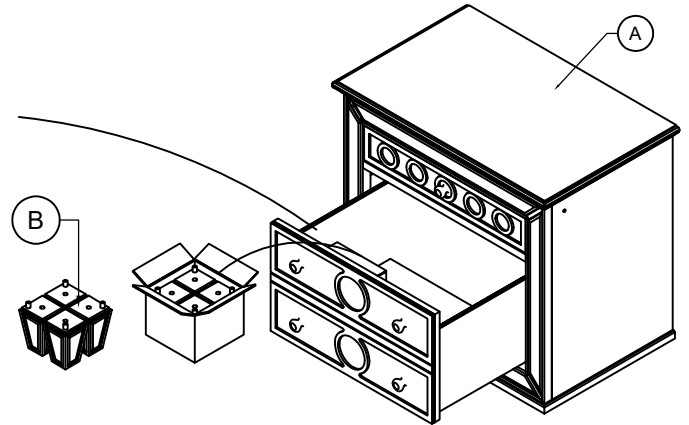

ASSEMBLY INSTRUCTIONS

ITEM NUMBER: GEMMA-NS
DESCRIPTION: NIGHTSTAND

Thank you for purchasing this quality product.

Please read instructions carefully prior to assembly.

Check carefully for small parts which may have come loose during transportation inside all the boxes. Remove from boxes and place all parts and components on soft surface such as carpet, blanket or furniture pad. Identify and verify all parts and hardware as specified below.

PART LIST

No	Description	Outlook	Q.ty
A	Nightstand		1
B	Legs		4

Hardware List For Nightstand-NS

No.	Description	Outlook	Size	Q.ty
1	Bolt		5/16"x4"	4
2	Spring washer		5/16"x1/2"	4
3	Flat washer		5/16"x3/4"	4
4	Allen Key		1/4"x3"	1
5	Straight Allen key		1/4"x4"	1

Assembly Tips:

-This assembly may require additional help (2 person set up)

STEP 1