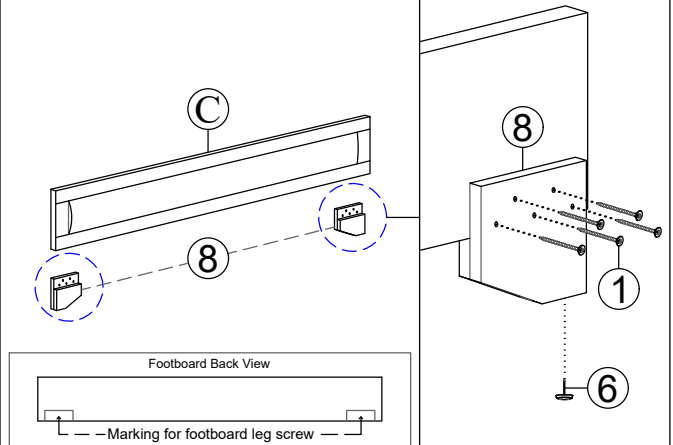

STEP 2 : BACK VIEW