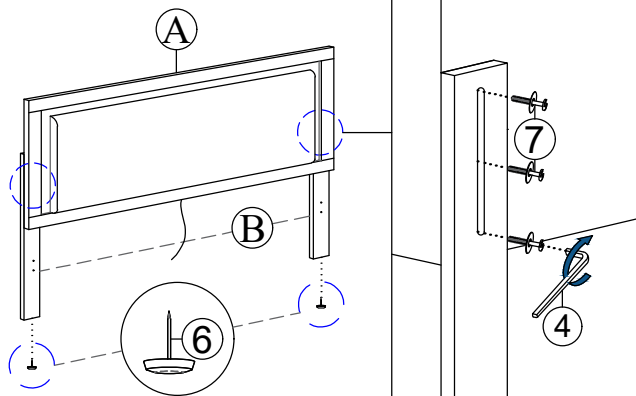

STEP 1 : BACK VIEW