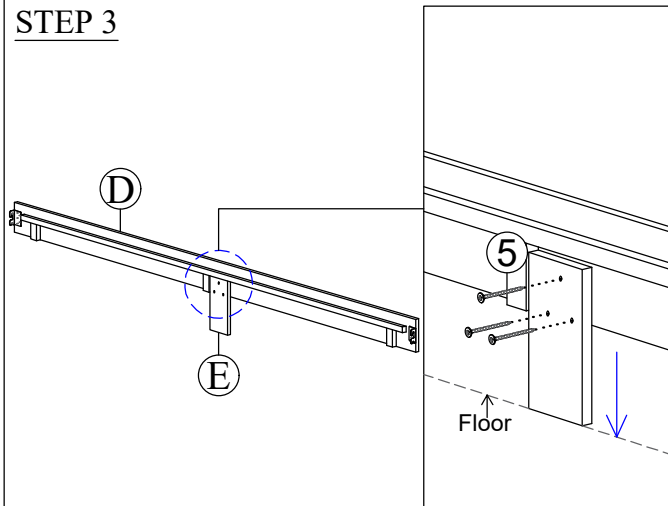

ASSEMBLY INSTRUCTION

GROUP NO.: AYA-FHB/FFB/FRL

DESCRIPTION : FULL BED

www.FurnitureNearMe.us

1) CSK CB M4 x 32mm 34 PCS	2) JCBC M6 x 60mm 3 PCS	L KEY 4 1 PC	3) ADJUSTER M6 x 23mm 3 PCS	4) JCBB M8 x 20mm 8 PCS	L KEY 5 1 PC	5) L BRACKET M4 x 25mm 1 PC	CSK CB M4 x 25mm 10 PCS	6) LEG STUD 4 PCS	7) JCBB M8 x 35mm 6 PCS	M8 WASHER 6 PCS	8) LEG 2 PCS	9) CONTROL + WIRE 1 PC	10) ADAPTOR 1 PC

Caution: Please read instructions thoroughly before unpacking assembly parts. Sharp, exposed staple tie can cause injury, therefore, for your protection, please remove any exposed staple used in packing.

1. We recommend that you should assemble this product with the assistance of another person;
2. Be sure to check all packing materials carefully for small parts that may have come loose inside the carton during shipment.
3. Please put all parts on a non-abrasive floor before assembly, and follow the assembly, and follow the assembly step to assemble your newly purchased product correctly and efficiently.

STEP 1 : BACK VIEW

STEP 2 : BACK VIEW

STEP 3

STEP 4