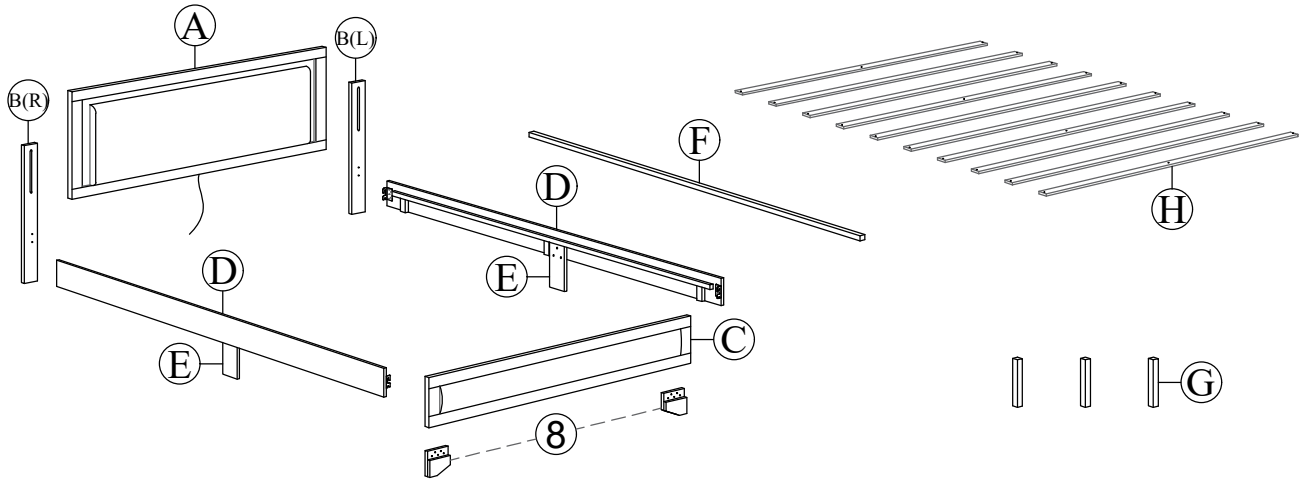

ASSEMBLY INSTRUCTION

GROUP NO.: AYA-FHB/FFB/FRL

DESCRIPTION : FULL BED

www.FurnitureNearMe.us

1) CSK CB M4 x 32mm 34 PCS	2) JCBC M6 x 60mm 3 PCS	L KEY 4 1 PC	3) ADJUSTER M6 x 23mm 3 PCS	4) JCBB M8 x 20mm 8 PCS	L KEY 5 1 PC	5) L BRACKET M4 x 25mm 1 PC	CSK CB M4 x 25mm 10 PCS	6) LEG STUD 4 PCS	7) JCBB M8 x 35mm 6 PCS	M8 WASHER 6 PCS	8) LEG 2 PCS	9) CONTROL + WIRE 1 PC	10) ADAPTOR 1 PC

Caution: Please read instructions thoroughly before unpacking assembly parts. Sharp, exposed staple tie can cause injury, therefore, for your protection, please remove any exposed staple used in packing.

1. We recommend that you should assemble this product with the assistance of another person;
2. Be sure to check all packing materials carefully for small parts that may have come loose inside the carton during shipment.
3. Please put all parts on a non-abrasive floor before assembly, and follow the assembly, and follow the assembly step to assemble your newly purchased product correctly and efficiently.