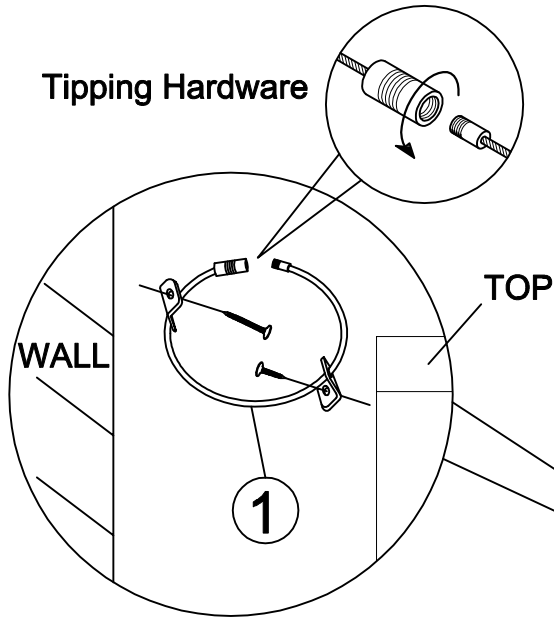

ASSEMBLY INSTRUCTION FOR

GROUP NO.: AMANI-N

DESCRIPTION: NIGHTSTAND

Thank you for purchasing this quality product. Be sure to check all packing material carefully for small Hardware which may have come loose inside the carton during shipment. Identify and count all hardware and compare with the hardware list below

★ **REMARK:** There is a tip restraint kit provided on the back of this product please read the direction thoroughly and install immediately

| | | | |
|---|--|------------------|------|
| 1 | | Tipping Hardware | 1 PC |
|---|--|------------------|------|